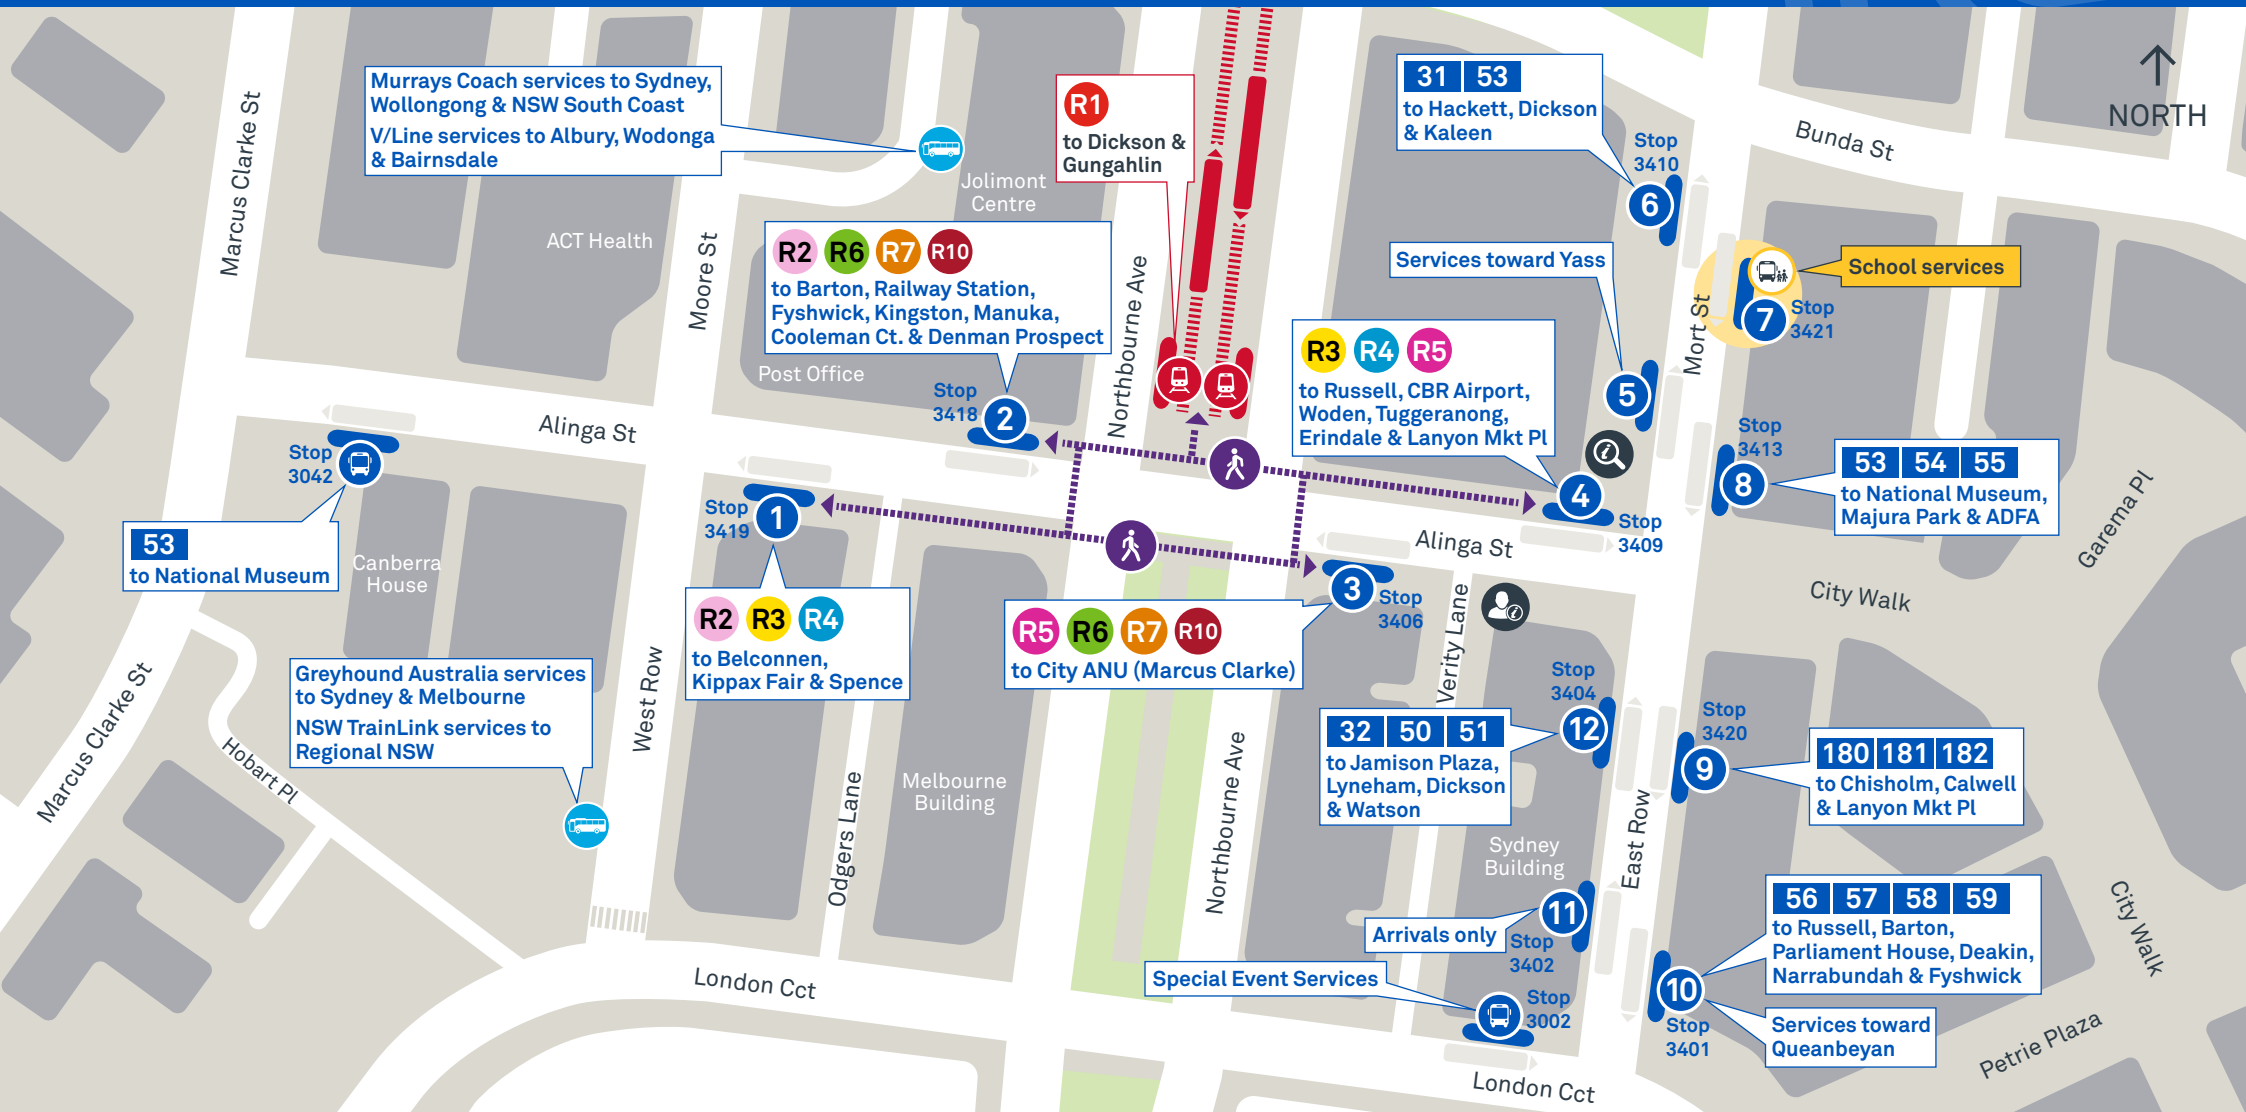

City Interchange - departure platforms

Effective 9 October 2023

- Bus platform number
- School service platform
- Route number
- Walking route
- Customer service office
- Bus stop
- Light Rail platform
- R1** *RAPID* route number
- Information display
- Coach stop