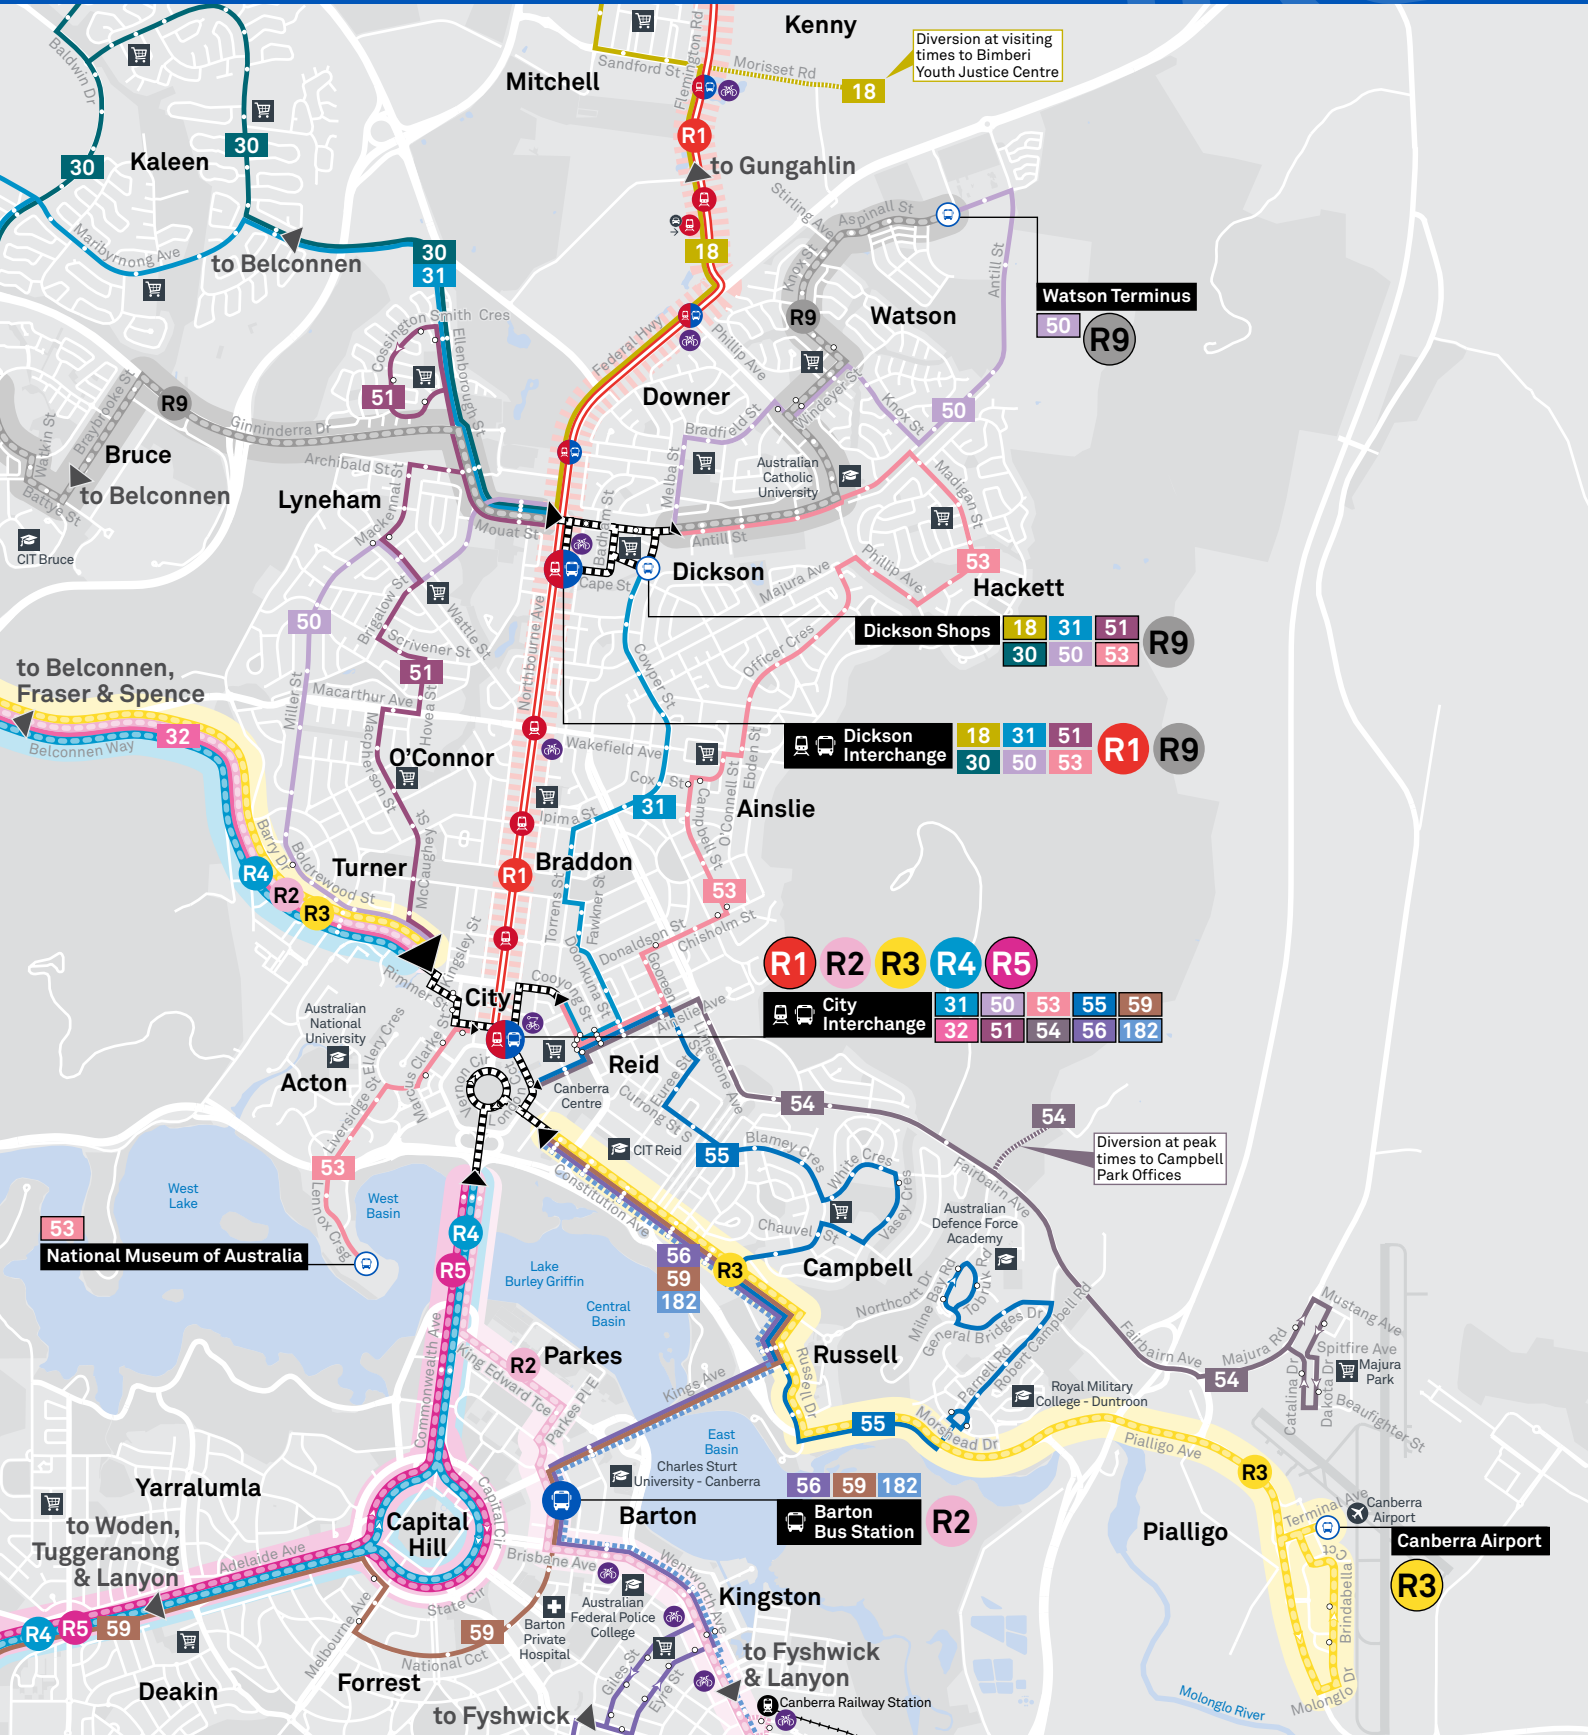

Inner North Region Map

Effective 9 October 2023

- Light Rail
- Light Rail Stop
- RAPID Bus Route
- Local Bus Route
- Bus Route Diversions
- Peak Bus Route
- Bus Station
- Bus Terminus
- Mode Interchange
- Route Number
- Route Terminus
- Common Route
- Educational Institution
- Shopping Centre
- Hospital
- Bicycle Lockers
- Bicycle Cage
- Park and Ride
- Bus stop / this side only